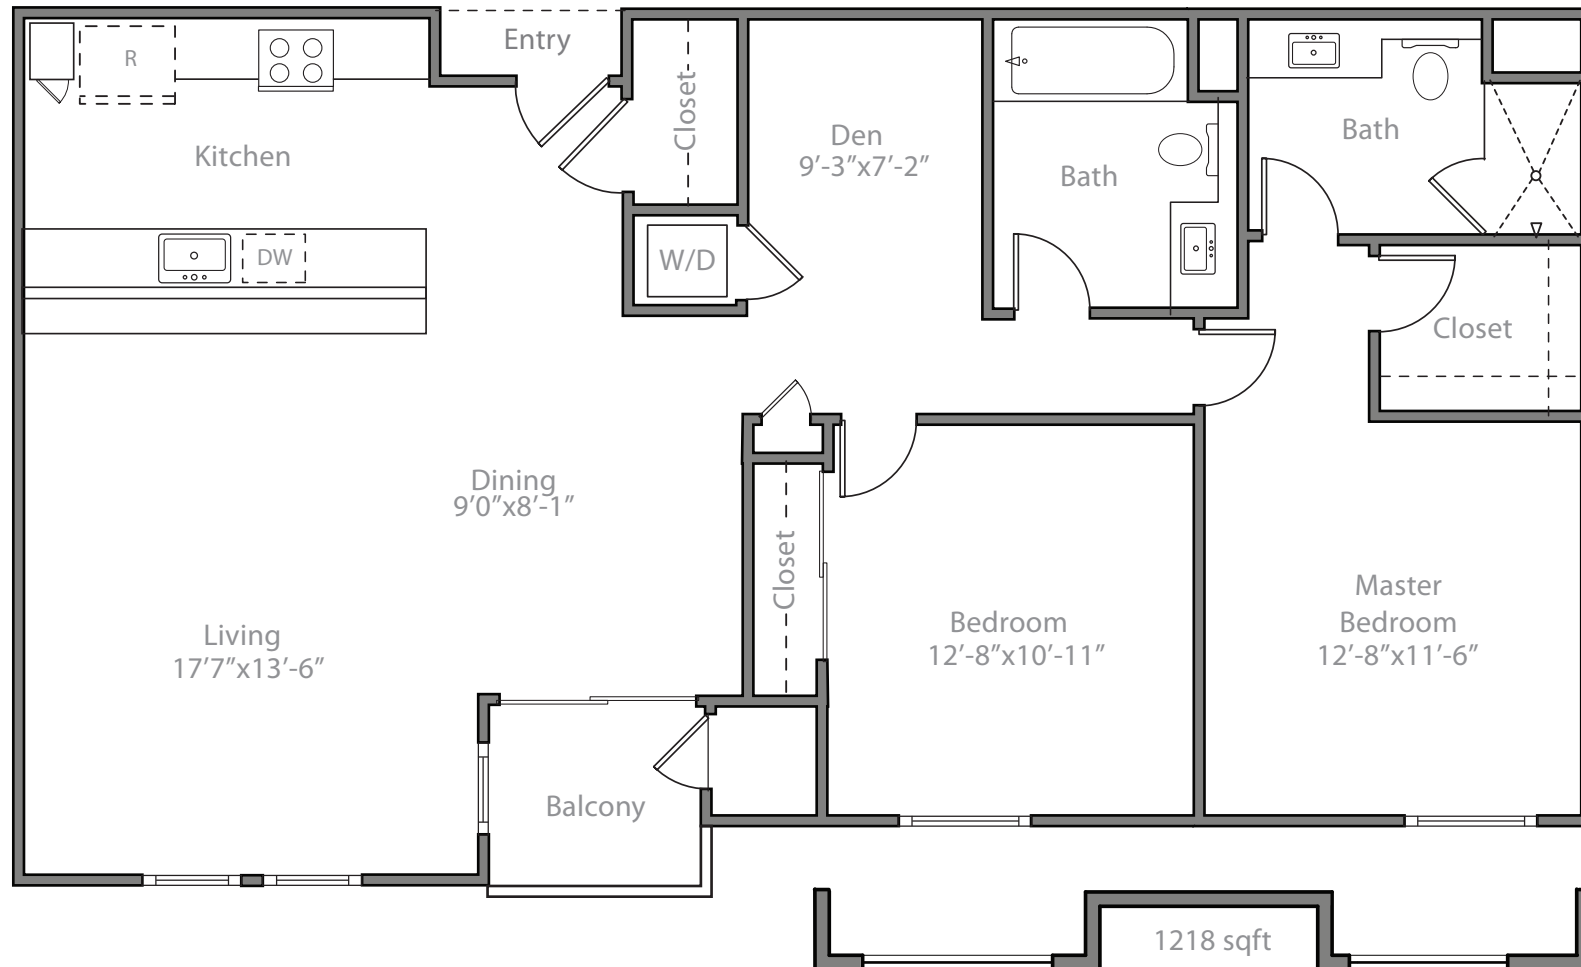

Mansion Grove
2 Bedroom | 2 Bath
Style 4 - 1,188-1,218 sq. ft.

We reserve the right to modify plans, features and specifications without notice or obligation. Measurements and square footage are approximate and should not be relied upon. Each floorplan is an artist's conception and is not to scale.