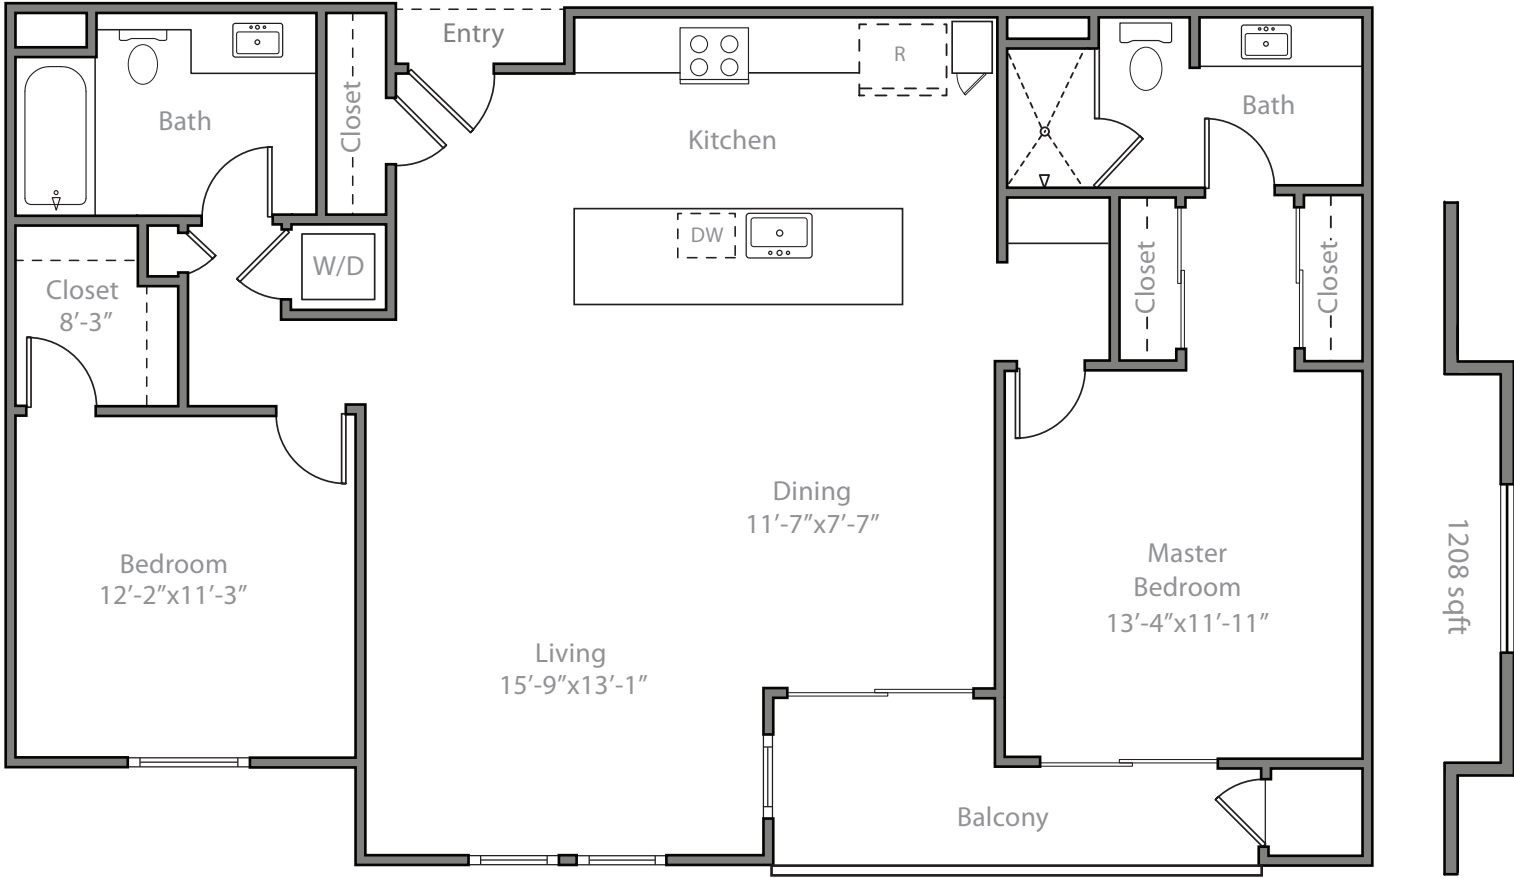

Mansion Grove
2 Bedroom | 2 Bath
Style 3 - 1,181-1,208 sq. ft.

We reserve the right to modify plans, features and specifications without notice or obligation. Measurements and square footage are approximate and should not be relied upon. Each floorplan is an artist's conception and is not to scale.