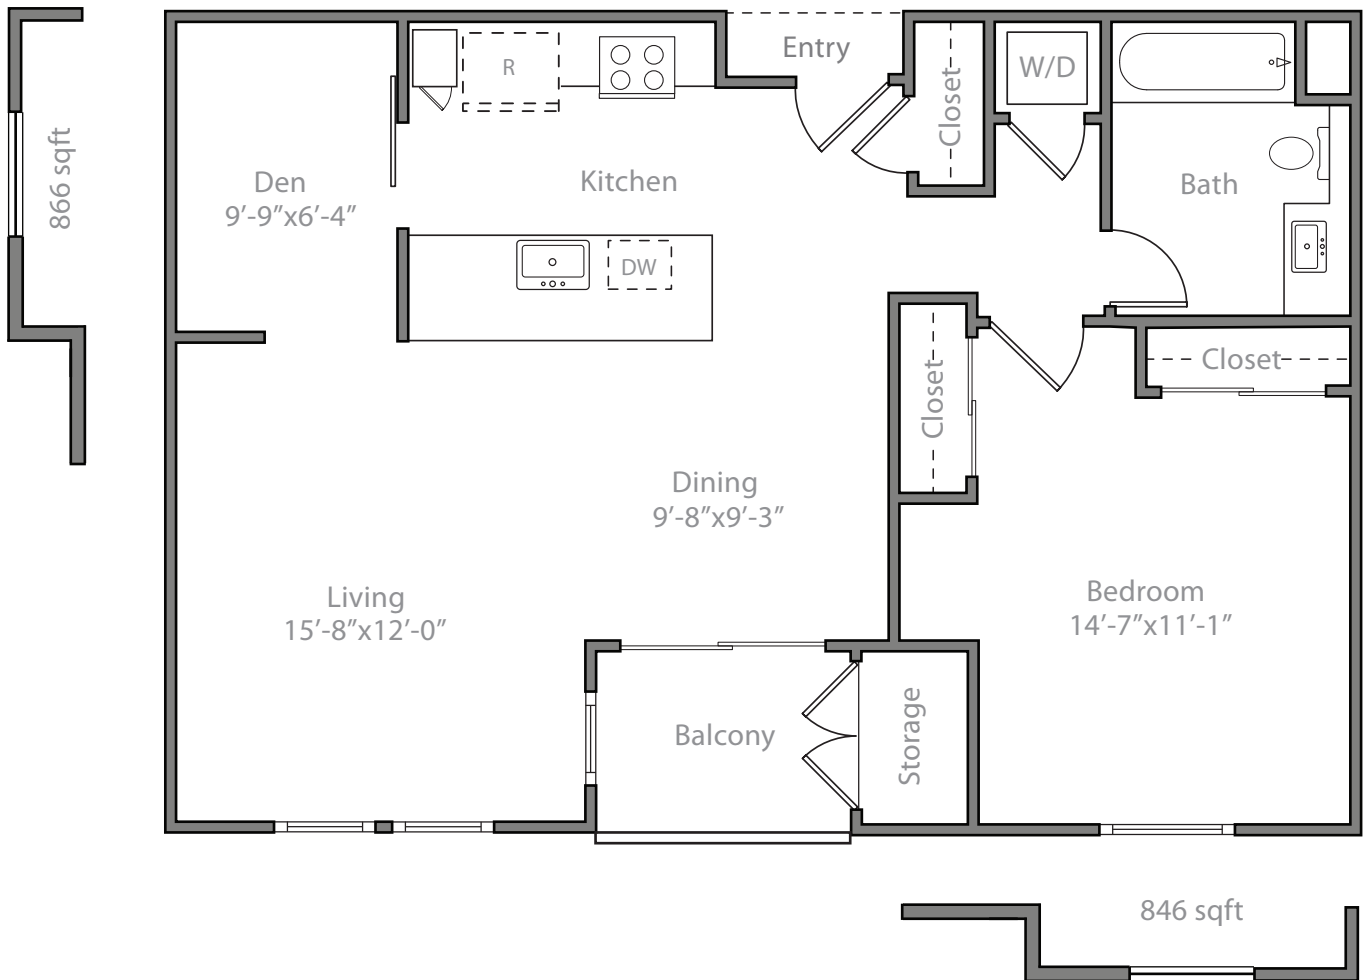

Mansion Grove  
1 Bedroom | 1 Bath  
Style 2 - 824 - 866 sq. ft.

We reserve the right to modify plans, features and specifications without notice or obligation. Measurements and square footage are approximate and should not be relied upon. Each floorplan is an artist's conception and is not to scale.